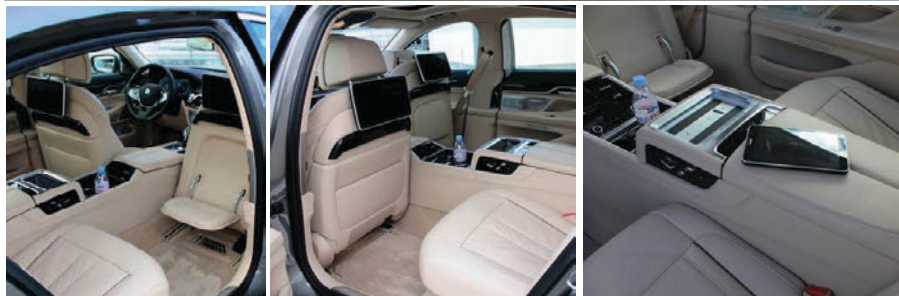

BMW 740Ld xDrive – LUXURY SEDAN

Amenities

3

The BM 7 Series extends typical BM driving pleasure to include the enjoyment of being driven.

2

Passengers who occupy the luxurious seats in the rear enjoy a generous amount of space.

2

While the active chassis technology of the Executive Drive Pro option offers a driving experience of unrestricted comfort and dynamics in every situation the features of the ambient light design and innovative comfort and entertainment functions ensure a supreme level of relaxed travelling pleasure.