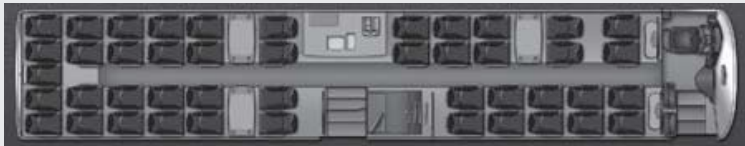

Mercedes Benz Travego V45

Car Type

MB Travego V45

Capacity

45

Luggage

45

20

Features

45 sleeper seats upholstered in leather/Alcantara®, of which 8 seats are located in the aft lounge facing each other at two conference tables and 4 seats in the front facing each around a conference table