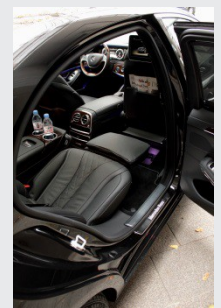

Mercedes Benz S 500 L

Car Type
Mercedes Benz S 500 L
Four-wheel drive

Capacity

Luggage

Features

More than luxury – the S-class extended version. Settle back and enjoy the extended version of the S-class. Travel in unparalleled comfort thanks to additional legroom in the rear – up to 10 centimetres more than its predecessor model. The journey is its own reward.

*In-car hotspot (W-LAN) *Seats with massage function (individually adjustable) *DVD/DVB-T Entertainment *Panorama glass roof *Four-wheel drive